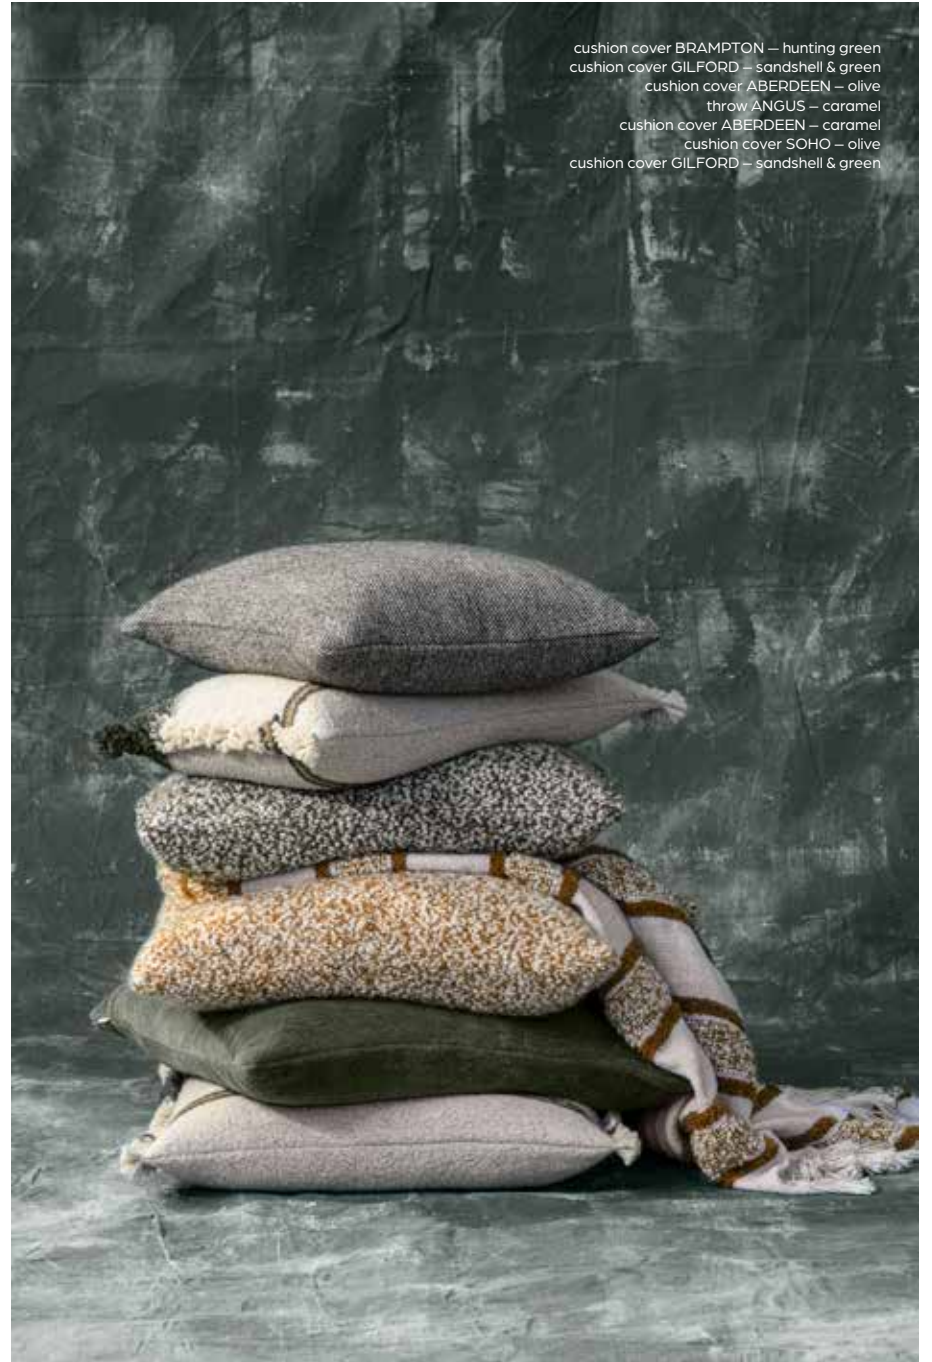

cushion cover BRAMPTON – hunting green
cushion cover GILFORD – sandshell & green
cushion cover ABERDEEN – olive
throw ANGUS – caramel
cushion cover ABERDEEN – caramel
cushion cover SOHO – olive
cushion cover GILFORD – sandshell & green